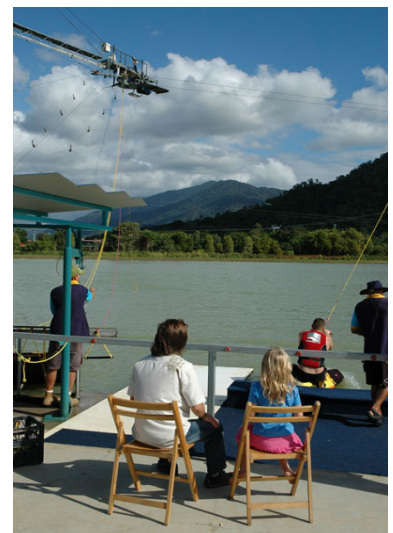

Look no further!

Canopy’s Edge Estate lies nestled in the foothills, backing right on to state forest, and then the Barron Falls National Park, while its front boundary is the Kennedy Highway. On the opposite side of the highway are all the trappings of a civilised world, shopping experiences, medical facilities, childminding, even a tavern at the end of a long day. Your nearest neighbour is the Skyrail Rainforest Cableway[®]. You are an owner and part of a unique pocket of residential development.

On your estate, walk to Cable Ski Cairns – it’s part of your world. What a playground for young and old alike! Skiing in Cairns has really come of age – and all age groups have taken to it – like the proverbial ‘duck to water’. Make it a regular outdoor family activity. Teenagers become absorbed in this exciting outdoor sport and never experience boredom as they demonstrate their new found skills. You may choose, from the convenience and comfort of your home, to watch the activities on the lake on closed circuit TV. What better way to keep a watchful eye on your independent children and see them achieve their goals? What better way to keep up with what’s happening around your home?

What's the outlook? From your home, can you see mountains, rainforest or ocean? Some lots score 100 percent, and have all three, but wherever you live on the estate, the views delight the eye. Bordered by mountains, you are able on any day to experience an eagle's perspective. Just take a trip on the Rainforest Cableway to have an aerial view of your property. Imagine being able to email that image to your family and friends! The hi-tech broadband and cable TV in your home, which is linked as soon as you are ready to move in, means that you can reach anywhere in the world in a matter of moments. Communication has never been easier.